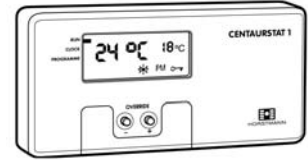

HORSTMANN

TIME CHANGE - QUICK REFERENCE GUIDE

FULL DETAILS ARE GIVEN IN THE PRODUCT USER GUIDE

CentaurPlus C11 + C21

CentaurPlus C17 + C27

ChannelPlus H11XL + H21XL

ChannelPlus H17XL + H27XL

ChannelPlus H37XL

PLEASE NOTE; ChannelPlus Series 2 models have an automatic clock facility and do not require any user alteration between BST and GMT.

CentaurStat 1 + 7

ThermoPlus PRT1 / AS1 / AS2

The ThermoPlus range of thermostats have an automatic clock facility and do not require any user alteration between BST and GMT.