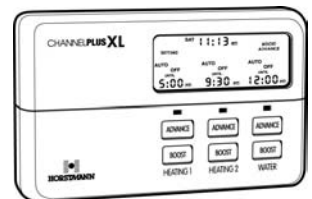

HORSTMANN

TIME CHANGE - QUICK REFERENCE GUIDE

FULL DETAILS ARE GIVEN IN THE PRODUCT USER GUIDE

CentaurPlus C11 + C21

CentaurPlus C17 + C27

ChannelPlus H11XL + H21XL

ChannelPlus H17XL + H27XL

ChannelPlus H37XL

PLEASE NOTE; ChannelPlus Series 2 models have an automatic clock facility and do not require any user alteration between BST and GMT.

CentaurStat 1 + 7

ThermoPlus PRT1 / AS1 / AS2

The ThermoPlus range of thermostats have an automatic clock facility and do not require any user alteration between BST and GMT.