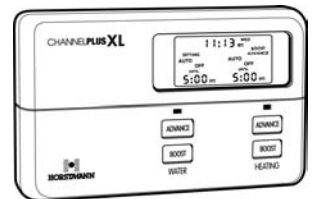

HORSTMANN

TIME CHANGE - QUICK REFERENCE GUIDE

FULL DETAILS ARE GIVEN IN THE PRODUCT USER GUIDE

CentaurPlus C11 + C21

CentaurPlus C17 + C27

ChannelPlus H11XL + H21XL

ChannelPlus H17XL + H27XL

ChannelPlus H37XL

PLEASE NOTE; ChannelPlus Series 2 models have an automatic clock facility and do not require any user alteration between BST and GMT.

CentaurStat 1 + 7

ThermoPlus PRT1 / AS1 / AS2

The ThermoPlus range of thermostats have an automatic clock facility and do not require any user alteration between BST and GMT.