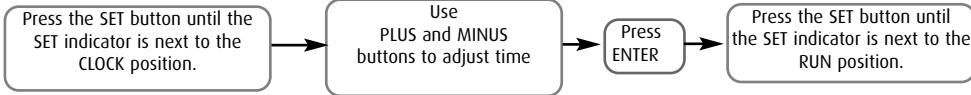

HORSTMANN

TIME CHANGE - QUICK REFERENCE GUIDE

FULL DETAILS ARE GIVEN IN THE PRODUCT USER GUIDE

CentaurPlus C11 + C21

CentaurPlus C17 + C27

ChannelPlus H11XL + H21XL

ChannelPlus H17XL + H27XL

ChannelPlus H37XL