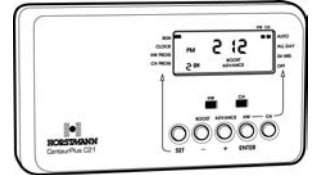

HORSTMANN

TIME CHANGE - QUICK REFERENCE GUIDE

FULL DETAILS ARE GIVEN IN THE PRODUCT USER GUIDE

CentaurPlus C11 + C21

CentaurPlus C17 + C27

ChannelPlus H11XL + H21XL

ChannelPlus H17XL + H27XL

ChannelPlus H37XL

PLEASE NOTE; ChannelPlus Series 2 models have an automatic clock facility and do not require any user alteration between BST and GMT.

CentaurStat 1 + 7

ThermoPlus PRT1 / AS1 / AS2

The ThermoPlus range of thermostats have an automatic clock facility and do not require any user alteration between BST and GMT.