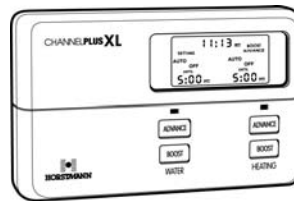

HORSTMANN

TIME CHANGE - QUICK REFERENCE GUIDE

FULL DETAILS ARE GIVEN IN THE PRODUCT USER GUIDE

CentaurPlus C11 + C21

CentaurPlus C17 + C27

ChannelPlus H11XL + H21XL

ChannelPlus H17XL + H27XL

ChannelPlus H37XL

PLEASE NOTE; ChannelPlus Series 2 models have an automatic clock facility and do not require any user alteration between BST and GMT.

CentaurStat 1 + 7

ThermoPlus PRT1 / AS1 / AS2

The ThermoPlus range of thermostats have an automatic clock facility and do not require any user alteration between BST and GMT.