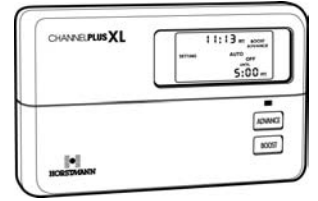

HORSTMANN

TIME CHANGE - QUICK REFERENCE GUIDE

FULL DETAILS ARE GIVEN IN THE PRODUCT USER GUIDE

CentaurPlus C11 + C21

CentaurPlus C17 + C27

ChannelPlus H11XL + H21XL

ChannelPlus H17XL + H27XL

ChannelPlus H37XL

PLEASE NOTE; ChannelPlus Series 2 models have an automatic clock facility and do not require any user alteration between BST and GMT.

CentaurStat 1 + 7

ThermoPlus PRT1 / AS1 / AS2

The ThermoPlus range of thermostats have an automatic clock facility and do not require any user alteration between BST and GMT.