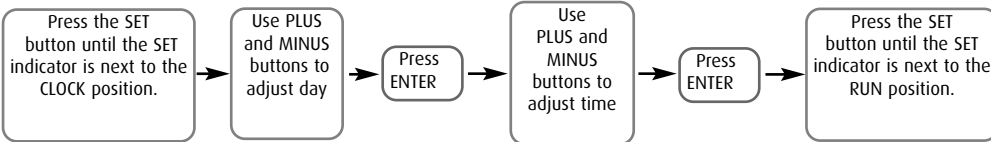

HORSTMANN

TIME CHANGE - QUICK REFERENCE GUIDE

FULL DETAILS ARE GIVEN IN THE PRODUCT USER GUIDE

CentaurPlus C11 + C21

CentaurPlus C17 + C27

ChannelPlus H11XL + H21XL

ChannelPlus H17XL + H27XL

ChannelPlus H37XL