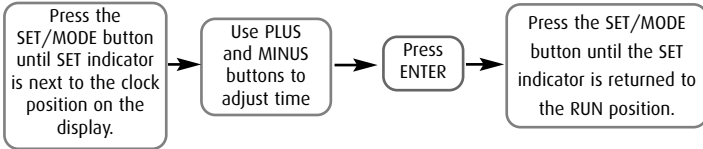

CentaurStat 1 + 7