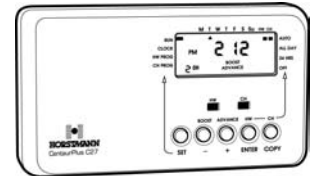

HORSTMANN

TIME CHANGE - QUICK REFERENCE GUIDE

FULL DETAILS ARE GIVEN IN THE PRODUCT USER GUIDE

CentaurPlus C11 + C21

CentaurPlus C17 + C27

ChannelPlus H11XL + H21XL

ChannelPlus H17XL + H27XL

ChannelPlus H37XL

PLEASE NOTE; ChannelPlus Series 2 models have an automatic clock facility and do not require any user alteration between BST and GMT.

CentaurStat 1 + 7

ThermoPlus PRT1 / AS1 / AS2

The ThermoPlus range of thermostats have an automatic clock facility and do not require any user alteration between BST and GMT.