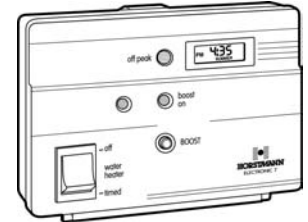

Electronic 7