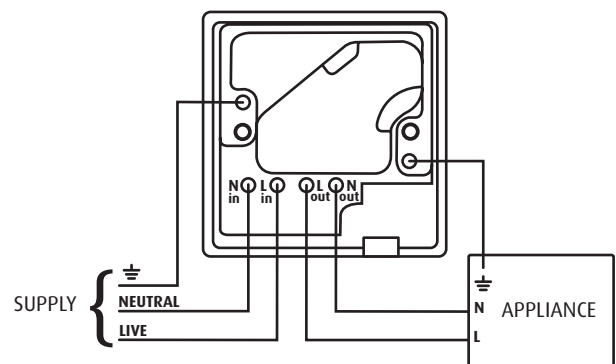

ELECTRISAVER

Two models offer preset time periods ranging from 15 minutes to 60 minutes or 30 minutes to 120 minutes. Simply press the boost button and walk away.

Suitable for loads up to 3 kW (including immersion heaters) in shops, offices, schools, church halls and all around the home.

Applications include: panel heaters, heated mirrors, immersion heaters and towel rails.

Schematic wiring diagram